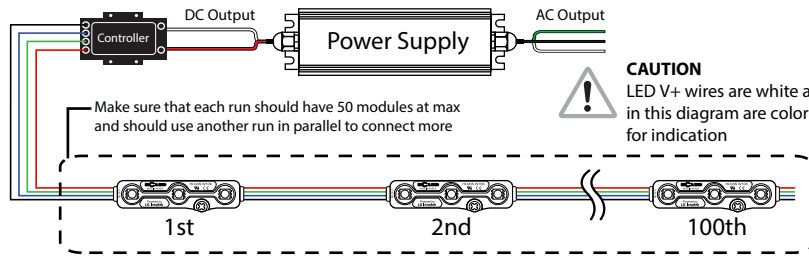

CAUTION
Keep extension lead wires as short as possible. Refer to below table for specific length.

Single Controller in Series

CAUTION
LED V+ wires are white and the wires in this diagram are colored on purpose for indication