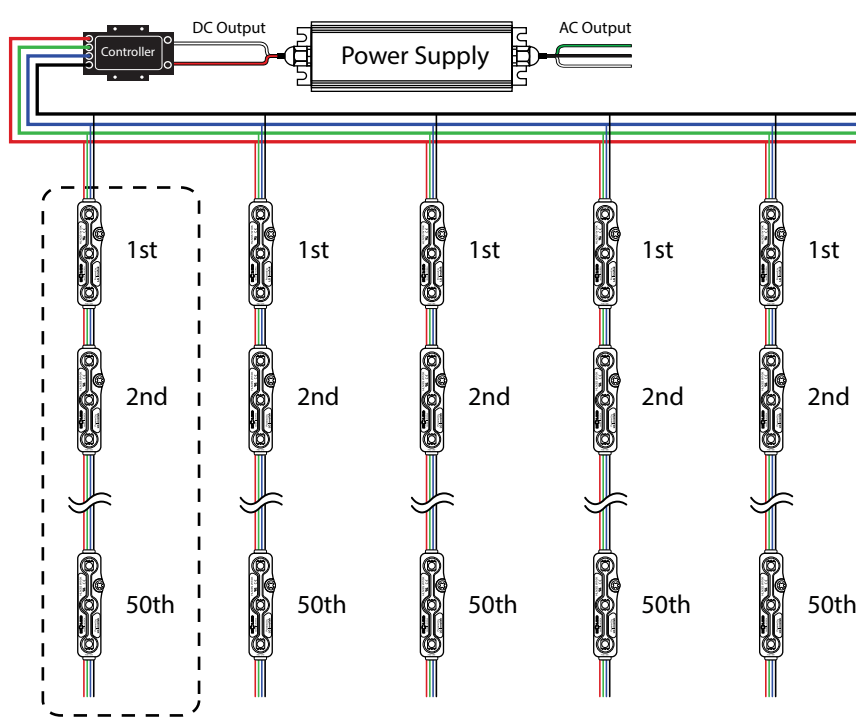

Single Controller in Parallels