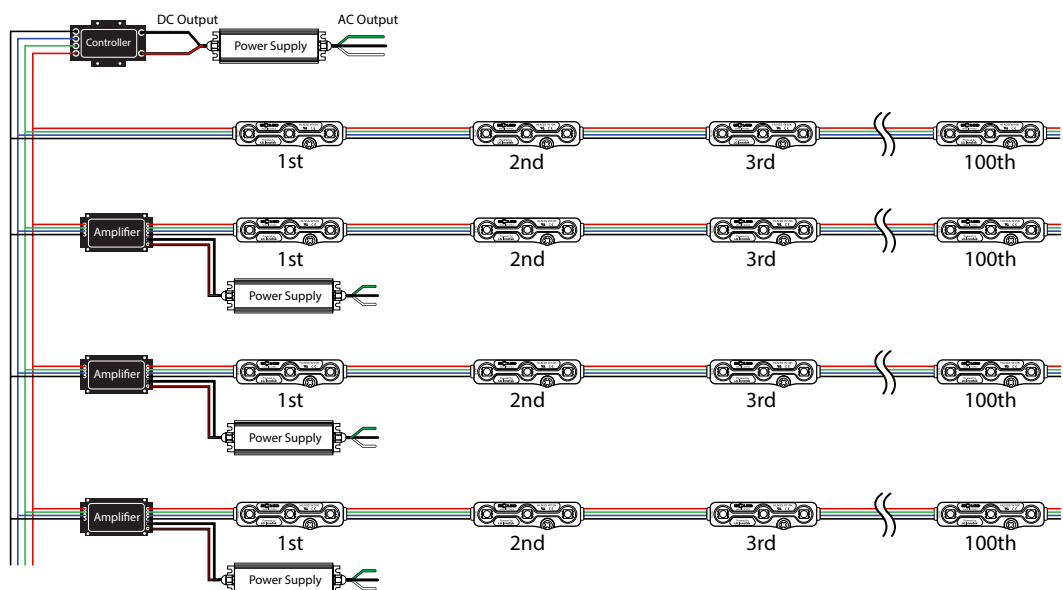

Multiple Controller in Parallels

Elite LED Supply, Inc

8720 Westpark Dr Ste B TX 77063

Tel:713-234-6579 Fax:832-886-5256 www.eliteledsupply.com